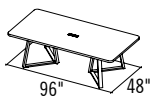

QMC_PLAN38

QMC_PLAN38		$4,943
1	T5N_-_RCR4896VTCPC	Rectangular surface $2,517
1	TNNN_-TBTL328WM	Metal and wood TRIA base $1,229
1	TNNN_-TBTL328	Metal and wood TRIA base $1,197