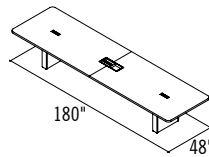

QMC_PLAN41		$8,456
1	T5N_-_RCRP48180CPP2	Rectangular surface $6,798
2	TNNNN-LB0524WM	Thermofused laminate bases $1,658

QMC_PLAN42