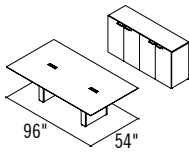

QMC_PLAN33

QMC_PLAN33		$8,399
1	T5K_-_RC5496P2	Rectangular surface $4,497
1	TNNNN-LB0524WM	Thermofused laminate base $829
1	TNNNN-LB0524	Thermofused laminate base $695
1	T1NN_-B207236B	Bookcase credenza $2,378