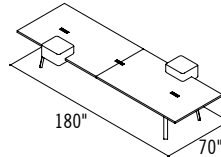

QMC_PLAN40

QMC_PLAN40		$10,275
1	T5N_-_RCP54180P3	Rectangular surface $6,364
1	TNNN_-ATL228WM	Metal angled legs $535
1	TNNN_-ATL228	Metal angled legs $501
2	TLC1820	Upholstered lecterns - Gr1 $2,875

QMC_PLAN41