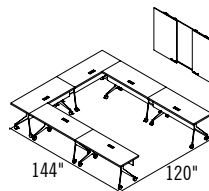

QMC_PLAN45

QMC_PLAN45		$24,315
6	T1N_-_MRCF2460VPC	Training tables $17,936
6	TNNN_-MODF60	Modesty panels - Gr1 $2,871
1	LGC-DCPS108	Starter kit $514
6	LGC-UP4	Connectors for tables $593
1	TNNN_-VBX4860C	Marker board with doors $2,401

QMC_PLAN46