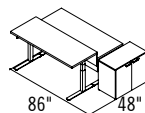

QMC_PLAN44