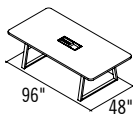

QMC_PLAN37