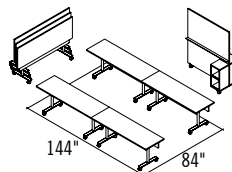

QMC_PLAN46		$16,853
7	T1N_-_MRCF2472T	Training tables $10,389
7	TNNN_-MODF72	Modesty panels - Gr1 $3,621
7	LGC-UP4	Connectors for tables $693
1	TNNNS-MWB5465	Mobile marker board $2,150