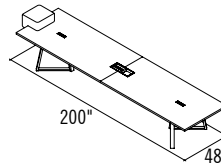

QMC_PLAN42		$10,637
1	T5N_-_RCP48192CPP2	Rectangular surface $6,774
1	TNNN_-TBTL328WM	Metal and wood TRIA base $1,229
1	TNNN_-TBTL328	Metal and wood TRIA base $1,197
1	TLC1820	Upholstered lectern - Gr1 $1,437

QMC_PLAN43