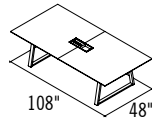

QMC_PLAN39