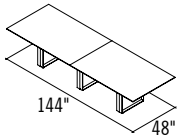

QMC_PLAN32