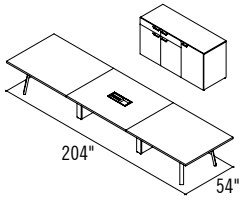

SUGGESTIONS

QMC_PLAN30

QMC_PLAN30		$12,879
1	T5N_-_RC54204CPC	Rectangular surface $6,575
2	TNNNN-LB0524WM	Thermofused laminate bases $1,658
2	TNNN_-ATL228	Metal angled legs $1,004
1	T1NN_-257236UBD	Bookcase credenza $3,642

QMC_PLAN31

QMC_PLAN31		$5,390
1	T5N_-_RCR4296CPC	Rectangular surface $2,917
1	TNNN_-ATL228WM	Metal angled legs $535
1	TNNN_-ATL228	Metal angled legs $501
1	TLC1820	Upholstered lectern - Gr1 $1,437