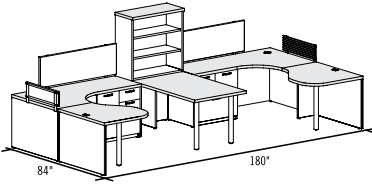

SUGGESTIONS

M ___ -PLAN08