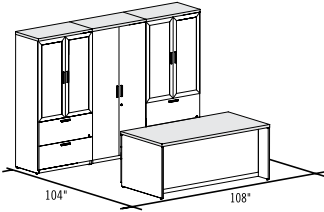

Free Layout & Design Service

Morpheo Suggestions

SUGGESTIONS

M - -PLAN01

Plan shown in Morpheo Brochure:

M5NCS-PLAN01 **\$11,852**

- 1 M5NCS-S3672UFM
- 2 M5NCS-203673LFBT
- 1 M5NCS-203673B

1½" thick laminate (5), Cubic pull (C), Silver accent (S), upper cabinets with Translucent doors (T).