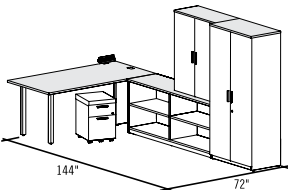

M - -PLAN04

Plan shown in Morpheo Brochure:

M1N_S-PLAN04 **$8,453**

- 1 M1NQS-RT3672
- 1 M1NNS-BE2072BE
- 1 MNNCS-MP1518F
- 1 LGC-CU1518
- 1 M1NCS-EB364416P
- 1 M1NCS-203673B
- 1 LGC-PCS

1" thick laminate (1), Square legs (Q), Cubic pull (C), Silver accent (S), cabinets with laminate doors.

Other option

Cabinets with translucent doors **$10,389**