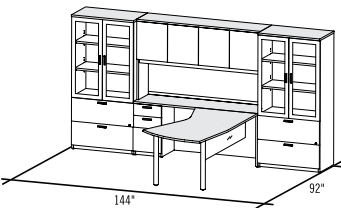

M ___ -PLAN10