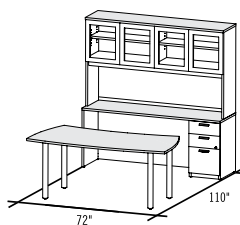

M ___ -PLAN14