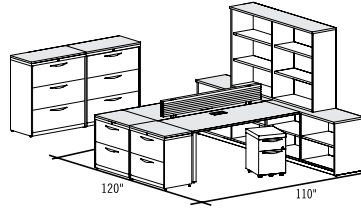

M - -PLAN05

Plan shown in Morpheo Brochure:

M1N_S-PLAN05 **$18,953**

- 2 M1NQS-RS3072
- 2 M1NNS-BE2060BE
- 2 MNNWS-MP1518F
- 2 LGC-CU1518
- 1 M1NNS-EB724416
- 2 LPT-0230D
- 2 L1NN-T01830
- 2 LGC-SUPACS
- 2 LGC-RA66S
- 4 LGC-RPT11S
- 4 LGC-RVPT11S
- 1 LGC-PC
- 2 LPT-0336D
- 2 L1NN-T01836

1" thick laminate (1), Square legs (Q), Waterfall pull (W), Silver accent (S).

Other option

1½" thick laminate **$20,177**