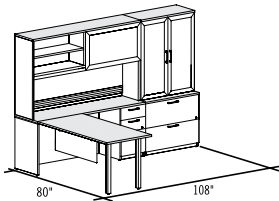

1½" thick laminate (5), Round legs (V), Arcade pull (A), Anthracite Grey accent (A).

Other option

1" thick laminate **\$14,249**

M ___ -PLAN09

Plan shown in Morpheo Brochure:

M1N_S-PLAN09 **\$10,921**

- 1 M1NQS-RST3060
- 1 M1NZS-S2072UF
- 1 M1NZS-EB364416T
- 1 M1NNS-EC724416T
- 1 M1NZS-2036LF
- 1 LGC-TK7015E
- 1 LGC-RA70ES
- 2 LGC-RPT11S
- 1 LGC-RVPT11S