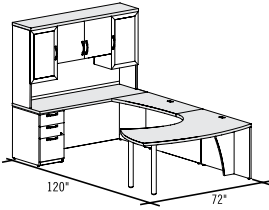

M - -PLAN02

Plan shown in Morpheo Brochure:

QSM5N_S-PLAN02 **$8,011**

- 1 QSM5NVS-CT184872
- 1 QSM5NNS-BR244818
- 1 QSM5NKS-UF2472S
- 1 QSM5NKS-EL724416T

1½" thick laminate (5), Round legs (V), Classic pull (K), Silver accent (S), cabinet with Translucent doors (T).

Others options

Cabinet with laminate doors **$7,666**