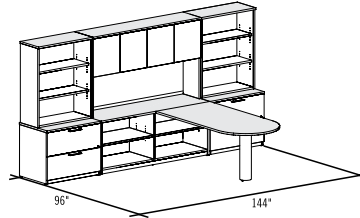

LacasseOfficeFurniture.com 201-254-0145

Groupe Lacasse Half Price Sale On Now

Take Half Off the List Prices in this PDF

Call 201-254-0145 Now

Free Layout & Design Service

Concept 400e Suggestions

SUGGESTIONS

41_N-PLAN01

Plan shown in Concept 400E Flyer:

QS41YN-PLAN01 **\$7,776**

- 1 QS41YN-F3072S
- 1 QS41YN-LF2072LF
- 2 QS41YN-203665B

Imperia pull (Y).

41_N-PLAN06

Plan shown in Concept 400E Flyer:

QS41XN-PLAN06 **\$9,309**

- 1 QS41NN-BU3672
- 1 QS41NN-BE2472BE
- 2 QS41XN-2436LF
- 2 QSM1NNN-EB364416
- 1 QS41NN-E724416P

Suasa pull (X).

41_N-PLAN02

Plan shown in Concept 400E Flyer:

QS41YN-PLAN02 **\$6,619**

- 1 QS41NN-TDM3072
- 1 QS41NN-DT2472B
- 1 QS4NYN-1836BL
- 1 QS41YN-242473BL
- 1 QS41NN-EM722216P
- 1 QSLGC-DR20M