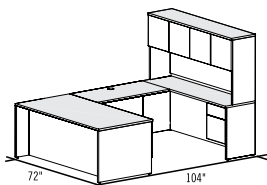

41_N-PLAN05

Plan shown in Concept 400E Flyer:

QS41LN-PLAN05 **$5,097**

- 1 QS41LN-F3672S
- 1 QS41NN-BR2448
- 1 QS41LN-S2072F
- 1 QS41NN-E723616P

Linear pull (L).