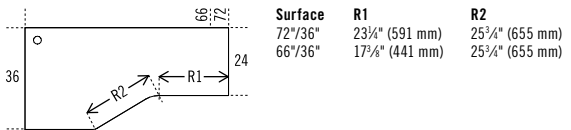

W x D x H (in)	W x D x H (mm)	Code	All Laminate ($)
Right extended corner modules – 24" D			
<i>Recessed 3/4 height modesty panel on extended side. 1 grommet.</i>			
72 x 36 x 29	1800 x 900 x 735	31NN-CM367224_	1,169
66 x 36 x 29	1650 x 900 x 735	31NN-CM366624_	1,096
Specify panel legs (A, B).