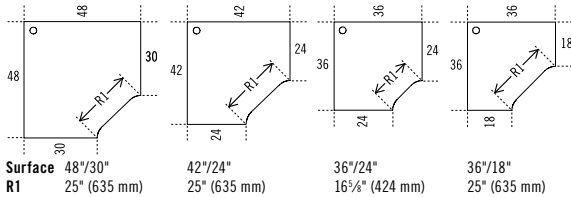

W x D x H (in)	W x D x H (mm)	Code	All Laminate (\$)
Desk shells			
<i>Recessed 3/4 height modesty panel. Can accommodate 1 or 2 pedestals.</i>			
72 x 36 x 29	1800 x 900 x 735	31NN-S3672S	1,054
72 x 30 x 29	1800 x 750 x 735	31NN-S3072S	1,015
66 x 30 x 29	1650 x 750 x 735	31NN-S3066S	984
60 x 30 x 29	1500 x 750 x 735	31NN-S3060S	935
48 x 30 x 29	1200 x 750 x 735	31NN-S3048S	862

W x D x H (in)	W x D x H (mm)	Code	All Laminate (\$)
Bow front desks			
<i>Recessed 3/4 height modesty panel. Can accommodate 1 or 2 pedestals.</i>			
72 x 36 x 29	1800 x 900 x 735	31NN-S3672SA	1,211
72 x 30 x 29	1800 x 750 x 735	31NN-S3072SA	1,169
66 x 30 x 29	1650 x 750 x 735	31NN-S3066SA	1,138
60 x 30 x 29	1500 x 750 x 735	31NN-S3060SA	1,080
48 x 30 x 29	1200 x 750 x 735	31NN-S3048SA	984

CORNER MODULES

W x D x H (in)	W x D x H (mm)	Code	All Laminate (\$)
Corner modules			
<i>Full-height modesty panel. 1 grommet. Must be attached to another surface.</i>			
48 x 48 x 29	1200 x 1200 x 735	31NN-CM4830S	1,119
42 x 42 x 29	1050 x 1050 x 735	31NN-CM4224S	984
36 x 36 x 29	900 x 900 x 735	31NN-CM3624S	896
36 x 36 x 29	900 x 900 x 735	31NN-CM3618S	896