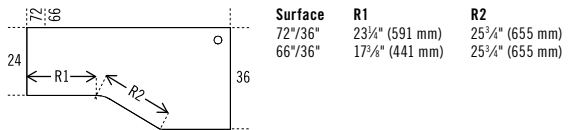

W x D x H (in)	W x D x H (mm)	Code	All Laminate ($)
Left extended corner modules – 24" D			
<i>Recessed 3/4 height modesty panel on extended side. 1 grommet.</i>			
72 x 36 x 29	1800 x 900 x 735	31NN-CM723624_	1,169
66 x 36 x 29	1650 x 900 x 735	31NN-CM663624_	1,096
Specify panel legs (A, B).