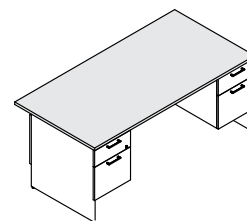

HUTCHES

- Hutches have a back panel which overlaps the exterior side panels.
- All hutches are equipped at work surface height with a full-width access to accommodate electrical wires.
- A regular grommet (round and black) is also provided on the back panel of the hutch to accommodate an optional task light unit.
- Clearance under hutches range from 18 5/8" to 26 1/2" (473 to 673 mm) depending on the model.