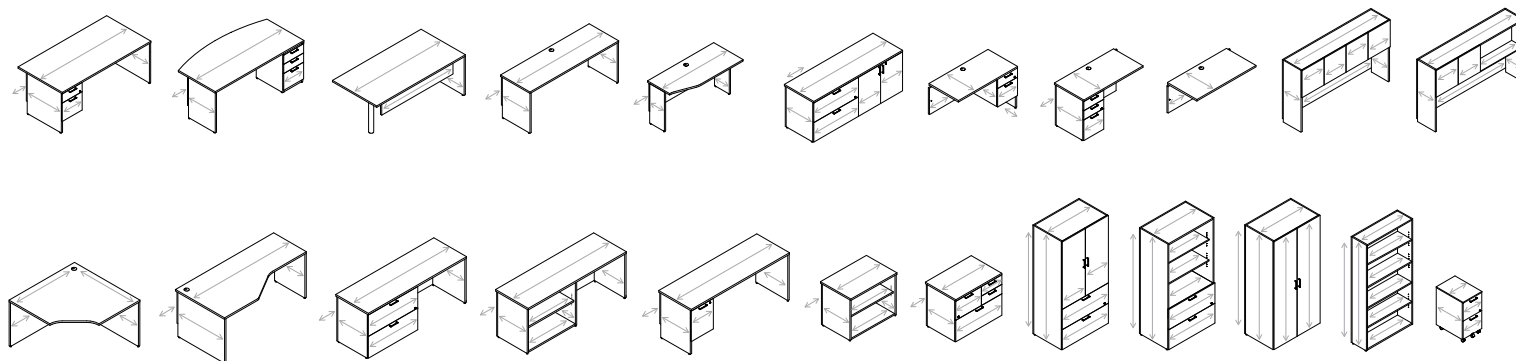

Round pull (F).

Options **\$19,575**

- 4 QSLGC-TK7019E

31NE-PLAN04

Plan shown in Concept 300 Flyer:

QS31NE-PLAN04 **\$2,651**

- 1 QS31NN-RT3072
- 1 QS31NE-IF2042R
- 1 QS3NNN-E723616

Square pull (E).

Options **\$3,184**

- 1 QSLGC-TK7015E

TYPICAL WOOD GRAIN DIRECTION FOR CONCEPT 300:

2-TONE LAMINATE APPLICATION: SHADED AREA CORRESPONDS TO THE FIRST CODE TO BE SPECIFIED. SECOND LAMINATE CODE WILL BE APPLIED TO THE REST OF THE PRODUCT.