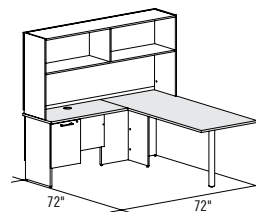

31NE-PLAN04

Plan shown in Concept 300 Flyer:

QS31NE-PLAN04 **$2,651**

- 1 QS31NN-RT3072
- 1 QS31NE-IF2042R
- 1 QS3NNN-E723616

Square pull (E).

Options **$3,184**

- 1 QSLGC-TK7015E