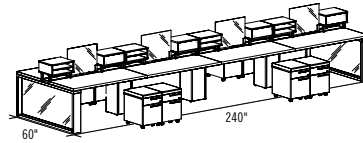

C5NN-PLAN11

C5NN-PLAN11 $42,882

- 4 C5NNS-RCDT6060
- 2 CNNNS-CBDT60
- 3 CNNNS-LBD1212WM
- 8 CNNNS-MP1518F
- 8 CNNNS-DVM1118
- 4 CNNNS-SCT2418
- 8 CNNNN-CU1518
- 8 CNNNN-TK1606

1½"-thick laminate (5). Bases, divider panels and top storage modules in translucent acrylic (T).

Electrical components $2,300

- 1 LGC-FFEED60
- 3 LGC-PASS36
- 4 LGC-4TRAC260C1