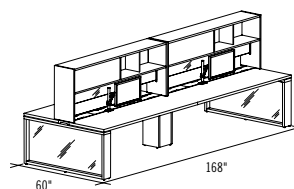

C5NNN-PLAN06

C5NNN-PLAN06 $17,263

- 2 C5NNS-RCDT6084
- 2 CNNS-CBDT60
- 2 CNNS-EDT843215
- 1 CNNS-LBD1212WM
- 4 CNNS-TK4012

1½"-thick laminate (5). **NEW YORK** bases with
translucent acrylic insert (T). Shared open hutches.

Electrical components $1,802

- 1 LGC-FFEED60
- 2 LGC-4TRAC496C1
- 1 LGC-PASS36